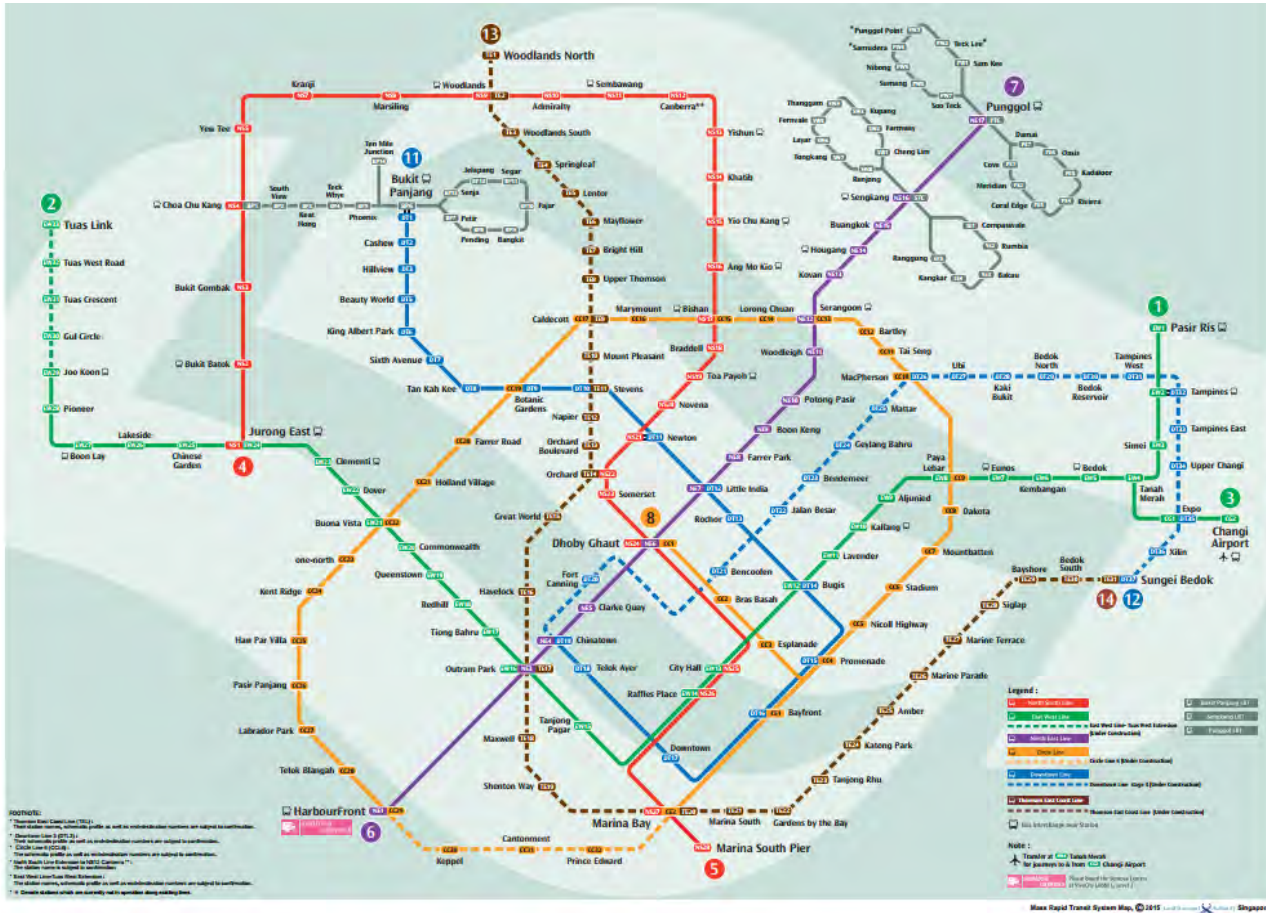

Singapore MRT Train Station Locations